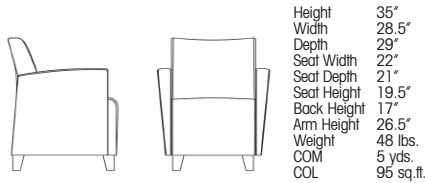

Visit

LOUNGE
SEATING

Visit Lounge Seating

Discover specialized and unique design elements perfectly suited for more contemporary social gathering areas. This mobile lounge collection is as functional as it is stylish, evoking a warm and welcoming come-hither arrangement.

DESIGN YOUR OWN • ONLINE DESIGN TOOL • WWW.IDEONDESIGN.COM

Armless

Upholstered Arm

Wood Arm

Foot Style

Finishes

Options

Coordinates