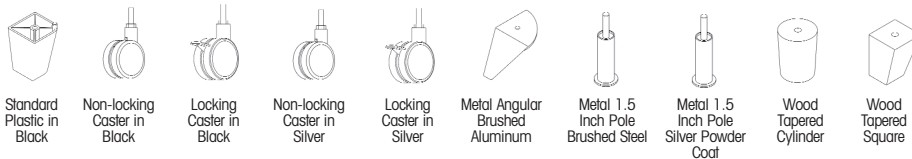

Foot Style

6415 Katella Avenue Suite 200
Cypress, California 90630
714.995.4800
877.994.3366 (877.99 IDEON)
www.IDEONdesign.com

03/08 5M ©2008 Exempris Corporation.
Printed in the USA
™IDEON and Mezzanine are trademarks
of Exempris Corporation.

Form No. C909