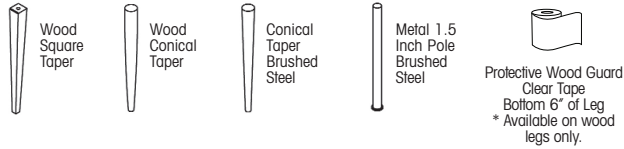

				(21) Size 21" Wide x 21" Deep Sq. Wt. 30 lbs. Rd. Wt. 27 lbs.	(24) Size 24" Wide x 24" Deep Sq. Wt. 34 lbs. Rd. Wt. 30 lbs.	(36) Size 36" Wide x 36" Deep Sq. Wt. 57 lbs. Rd. Wt. 48 lbs.	(42) Size 42" Wide x 42" Deep Sq. Wt. 72 lbs. Rd. Wt. 60 lbs.
Square		Round					

				(48) Size 48" Wide x 24" Deep Wt. 52 lbs.
Rectangular		Oval		

		(44) Size 44" Wide x 14" Deep Wt. 35 lbs.
Half Oval		

Edge Profiles

Legs

Mezzanine Cube

		
End Table Width 13.5" Depth 25" Height 13" Weight 35 lbs.	Coffee Table Width 25" Depth 25" Height 13" Weight 52 lbs.	Corner Table Width 31.5" Depth 31.5" Height 13" Weight 59 lbs.