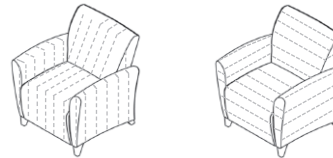

A top choice for any project, looks good and sits delightful.

DESIGN YOUR OWN • ONLINE DESIGN TOOL • WWW.IDEONDESIGN.COM

Club

Height 35"
Width 31"
Depth 33"
Seat Width 22"
Seat Depth 21"
Seat Height 18.5"
Back Height 15.5"
Arm Height 26"
Weight 70 lbs.
COM 5.75 yds.
COL 109 sq.ft.

Settee

Height 35"
Width 53"
Depth 33"
Seat Width 22"
Seat Depth 21"
Seat Height 18.5"
Back Height 15.5"
Arm Height 26"
Weight 115 lbs.
COM 8.75 yds.
COL 165 sq.ft.

Sofa

Height 35"
Width 75"
Depth 33"
Seat Width 22"
Seat Depth 21"
Seat Height 18.5"
Back Height 15.5"
Arm Height 26"
Weight 160 lbs.
COM 10.5 yds.
COL 198 sq.ft.

Finishes

Clear Maple Medium Cherry Amber Mahogany Espresso

Options

CA TB133 Moisture Barrier Back/Seat Multi-Upholstery

Coordinates

Ottoman

Seat Height 17.5"
Seat Width 25"
Seat Depth 22"
Weight 28 lbs.
COM 2.25 yds.
COL 43 sq. ft.

Fabric Rotation:
Standard or 90°

Construction

Proof that comfort, quality and sustainability can co-exist. The Arioso construction story.

IDEON's steel rail system forms a robust, durable understructure that withstands even the toughest environments. Our dymetrol suspension platform features high density foam with comfort and rebound in a low-profile cushion while streamlining material usage. The modular assembly makes it easy to replace components and extend the product's lifecycle.