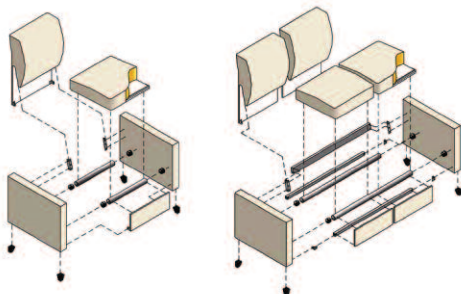

A top choice for any project, looks good and sits delightful.

DESIGN YOUR OWN • ONLINE DESIGN TOOL • WWW.IDEONDESIGN.COM

Club

Height 35"
Width 31"
Depth 33"
Seat Width 22"
Seat Depth 21"
Seat Height 18.5"
Back Height 15.5"
Arm Height 26"
Weight 70 lbs.
COM 5.75 yds.
COL 109 sq.ft.

Settee

Height 35"
Width 53"
Depth 33"
Seat Width 22"
Seat Depth 21"
Seat Height 18.5"
Back Height 15.5"
Arm Height 26"
Weight 115 lbs.
COM 8.75 yds.
COL 165 sq.ft.

Sofa

Height 35"
Width 75"
Depth 33"
Seat Width 22"
Seat Depth 21"
Seat Height 18.5"
Back Height 15.5"
Arm Height 26"
Weight 160 lbs.
COM 10.5 yds.
COL 198 sq.ft.

Finishes

Clear Maple Medium Cherry Amber Mahogany Espresso

Options

CA TB133 Moisture Barrier Back/Seat Multi-Upholstery

Coordinates

Ottoman

Seat Height 17.5"
Seat Width 25"
Seat Depth 22"
Weight 28 lbs.
COM 2.25 yds.
COL 43 sq. ft.

Fabric Rotation:
Standard or 90°

Construction

Proof that comfort, quality and sustainability can co-exist. The Arioso construction story.

IDEON's steel rail system forms a robust, durable understructure that withstands even the toughest environments. Our dymetrol suspension platform features high density foam with comfort and rebound in a low-profile cushion while streamlining material usage. The modular assembly makes it easy to replace components and extend the product's lifecycle.