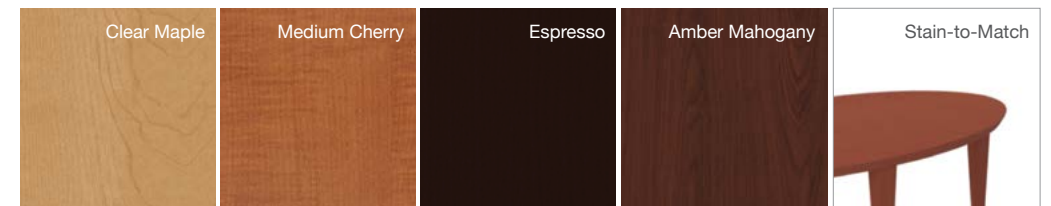

Table & Leg Wood Finishes