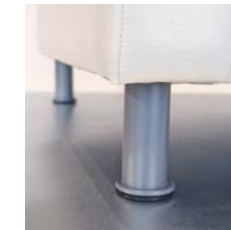

Locking Caster, Black

Non-Locking Caster, Silver

Locking Caster, Silver

Metal 1.5" Pole, Brushed Aluminum

Metal 1.5" Pole, Silver Powder Coat

Standard Plastic, Black

Wood Tapered Cylinder

Wood Tapered Square

Metal Angular, Brushed Aluminum

Options

Ganging Bracket

Mezzanine Tables

The Mezzanine® collection comes in two table styles: cube or occasional. Add the finishing touch to any space with tables as distinctive as your seating.