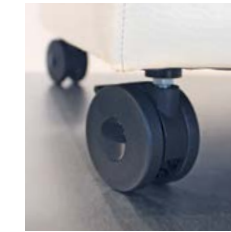

Corner Table

Height 17"
Width 31.5"
Depth 31.5"
Wt. 59 lbs.

Coffee Table

Height 17"
Width 25"
Depth 25"
Wt. 52 lbs.

End Table

Height 17"
Width 13.5"
Depth 25"
Wt. 35 lbs.

Foot Styles

Non-Locking Caster, Black

Locking Caster, Black

Non-Locking Caster, Silver

Locking Caster, Silver

Metal 1.5" Pole, Brushed Aluminum

Metal 1.5" Pole, Silver Powder Coat

Standard Plastic, Black

Wood Tapered Cylinder

Wood Tapered Square