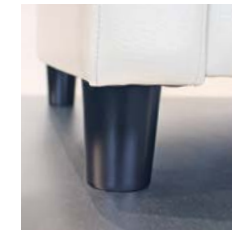

Locking Caster, Black

Non-Locking Caster, Silver

Locking Caster, Silver

Metal 1.5" Pole, Brushed Aluminum

Metal 1.5" Pole, Silver Powder Coat

Standard Plastic, Black

Wood Tapered Cylinder

Wood Tapered Square

Metal Angular, Brushed Aluminum

Options

Ganging Bracket

Mezzanine Tables

The Mezzanine® collection comes in two table styles: cube or occasional. Add the finishing touch to any space with tables as distinctive as your seating.