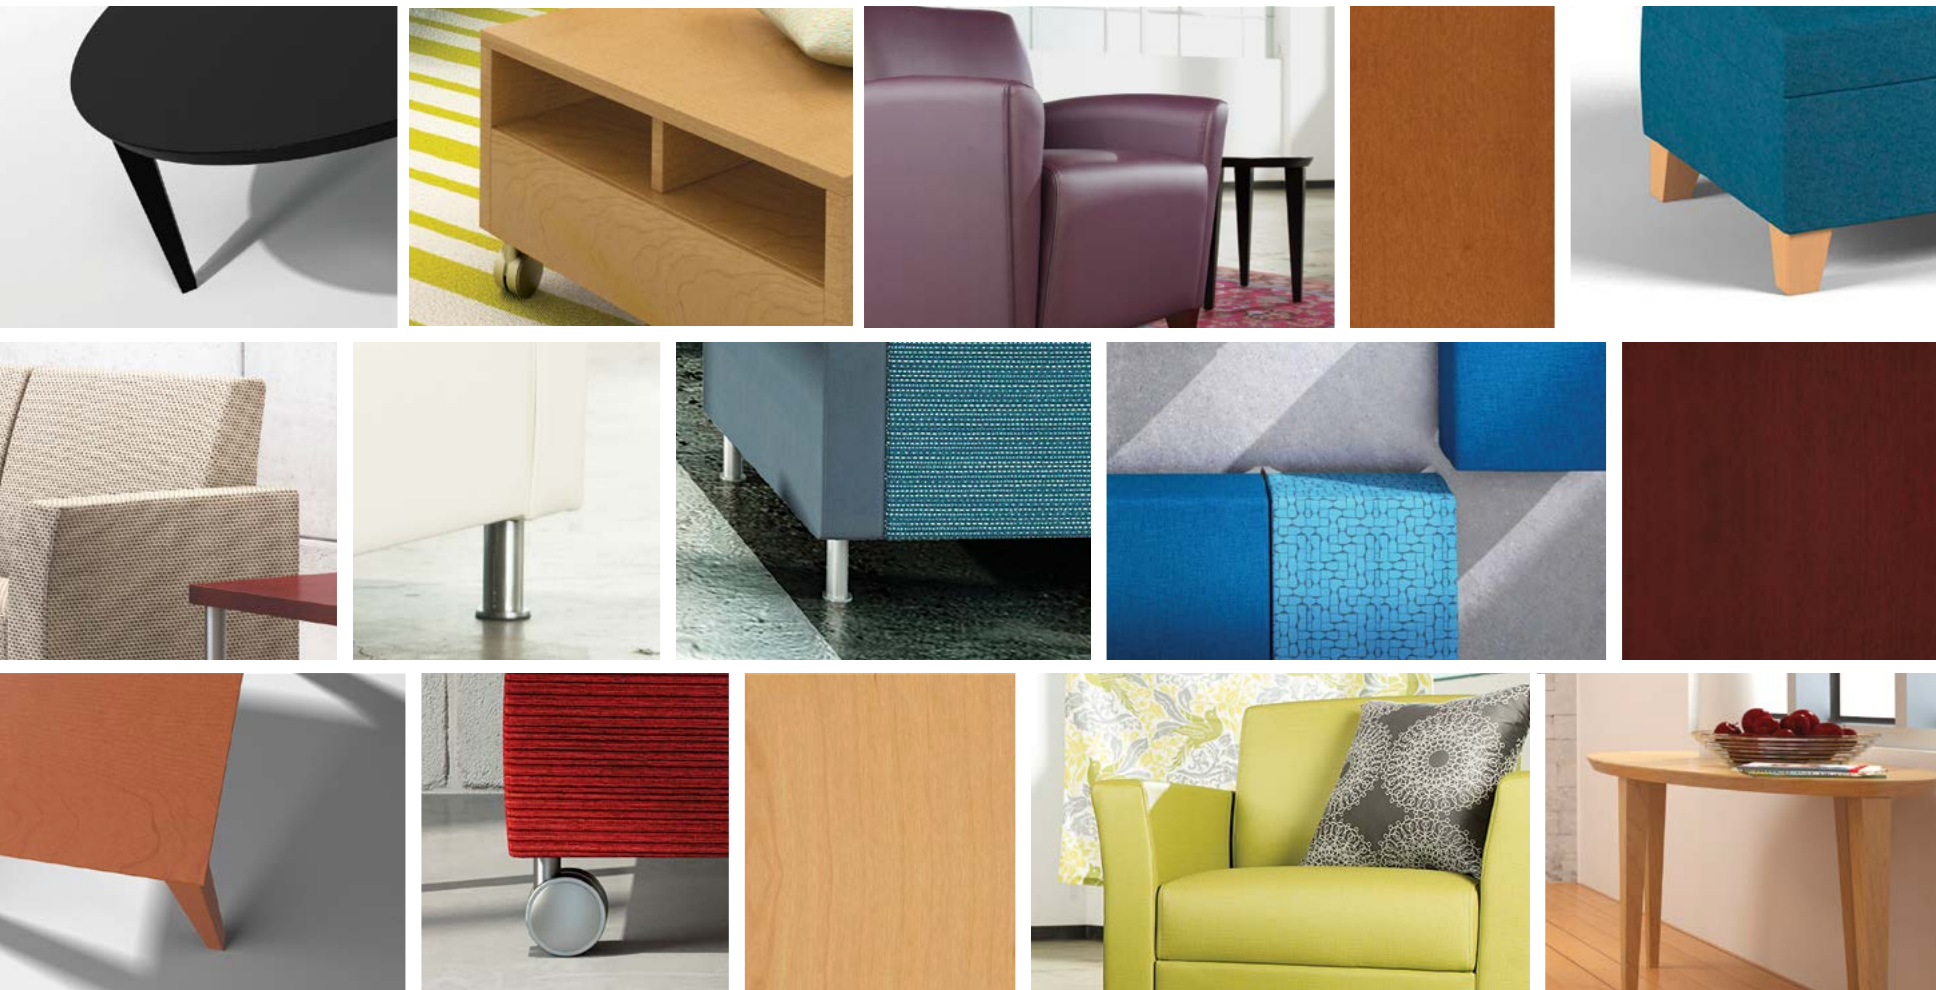

Design Customization

Our revolutionary approach to design allows you to tailor each and every SitOnIt Seating piece to your exacting needs. Whatever you visualize can be achieved. Customize your design with different top shape, height, edge profiles and leg styles as well as a plethora of foot and finish options to create truly a unique table.

Designing your custom SitOnIt Seating furnishings is as easy as point and click. Use our simple online design tool to visualize, choose options, view finishes, get pricing and create client presentations.