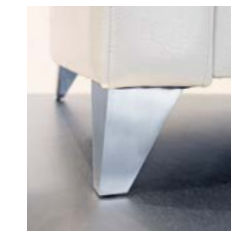

Locking Caster, Black

Non-Locking Caster, Silver

Locking Caster, Silver

Metal 1.5" Pole, Brushed Aluminum

Metal 1.5" Pole, Silver Powder Coat

Standard Plastic, Black

Wood Tapered Cylinder

Wood Tapered Square

Metal Angular, Brushed Aluminum

Options

Ganging Bracket

Mezzanine Tables

The Mezzanine® collection comes in two table styles: cube or occasional. Add the finishing touch to any space with tables as distinctive as your seating.