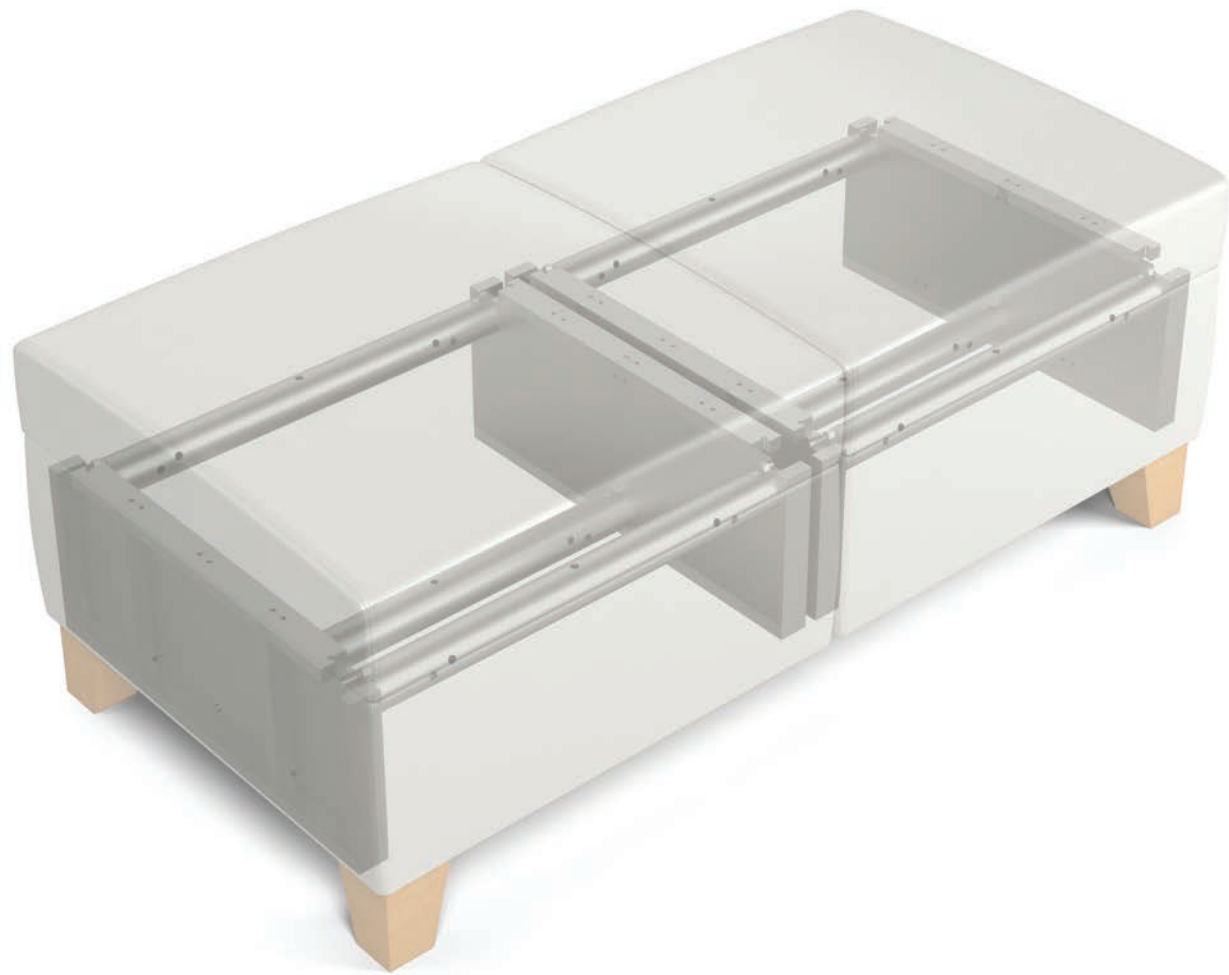


Composium® Benches & Ottoman

Composium - perfect harmony

This robust bench and ottoman collection complement all Composium® lounge seating models. Three bench sizes – plus ottoman – provide strategic accents or a functional and modular seating solution for industrial or formal settings. Just like you imagined.

Higher education

The Composium Ottoman is perfect for socializing or impromptu study sessions in residence halls and public areas.

Design customization

Our revolutionary approach to design allows you to tailor each and every SitOnIt Seating Compositum piece to your exacting needs. Whatever you visualize can be achieved. Start with a bench or ottoman and customize with one of 12 foot styles as well as a plethora of finish and textile options.

Corporate lobby

Populate with benches or punctuate with ottomans. Either way the adaptable collection works well with Compositum Flair, Sharp, Curve and Round models.

Construction

The unique SitOnIt Seating steel rail system creates a robust, durable understructure that withstands even the toughest environments. Each component is locked in place using multiple 5/16th grade 5 hex bolts through the rails. Extra strength monofilament webbing creates excellent resilience, while high density foam provides comfort and rebound in a low-profile cushion.

Hallways

Place one, two or three-seat benches along entry ways and lobby areas for a comfortable sit between sessions or a quick stop for those on-the-go.

Unmatched pattern matching

SitOnIt Seating is the industry leader in pattern matching. Our PatternMatch™ expertise links patterns to chair components for a unified look across the back, front, seat and valance. Fabric for the right and left arms are cut to be mirror images. With this technology, every chair is a perfect match. And the match can be replicated. Even years later, PatternMatch ensures the replacement perfectly matches the original.