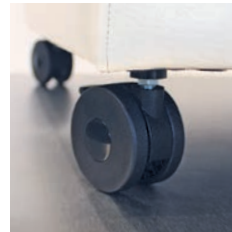

Locking Caster, Black