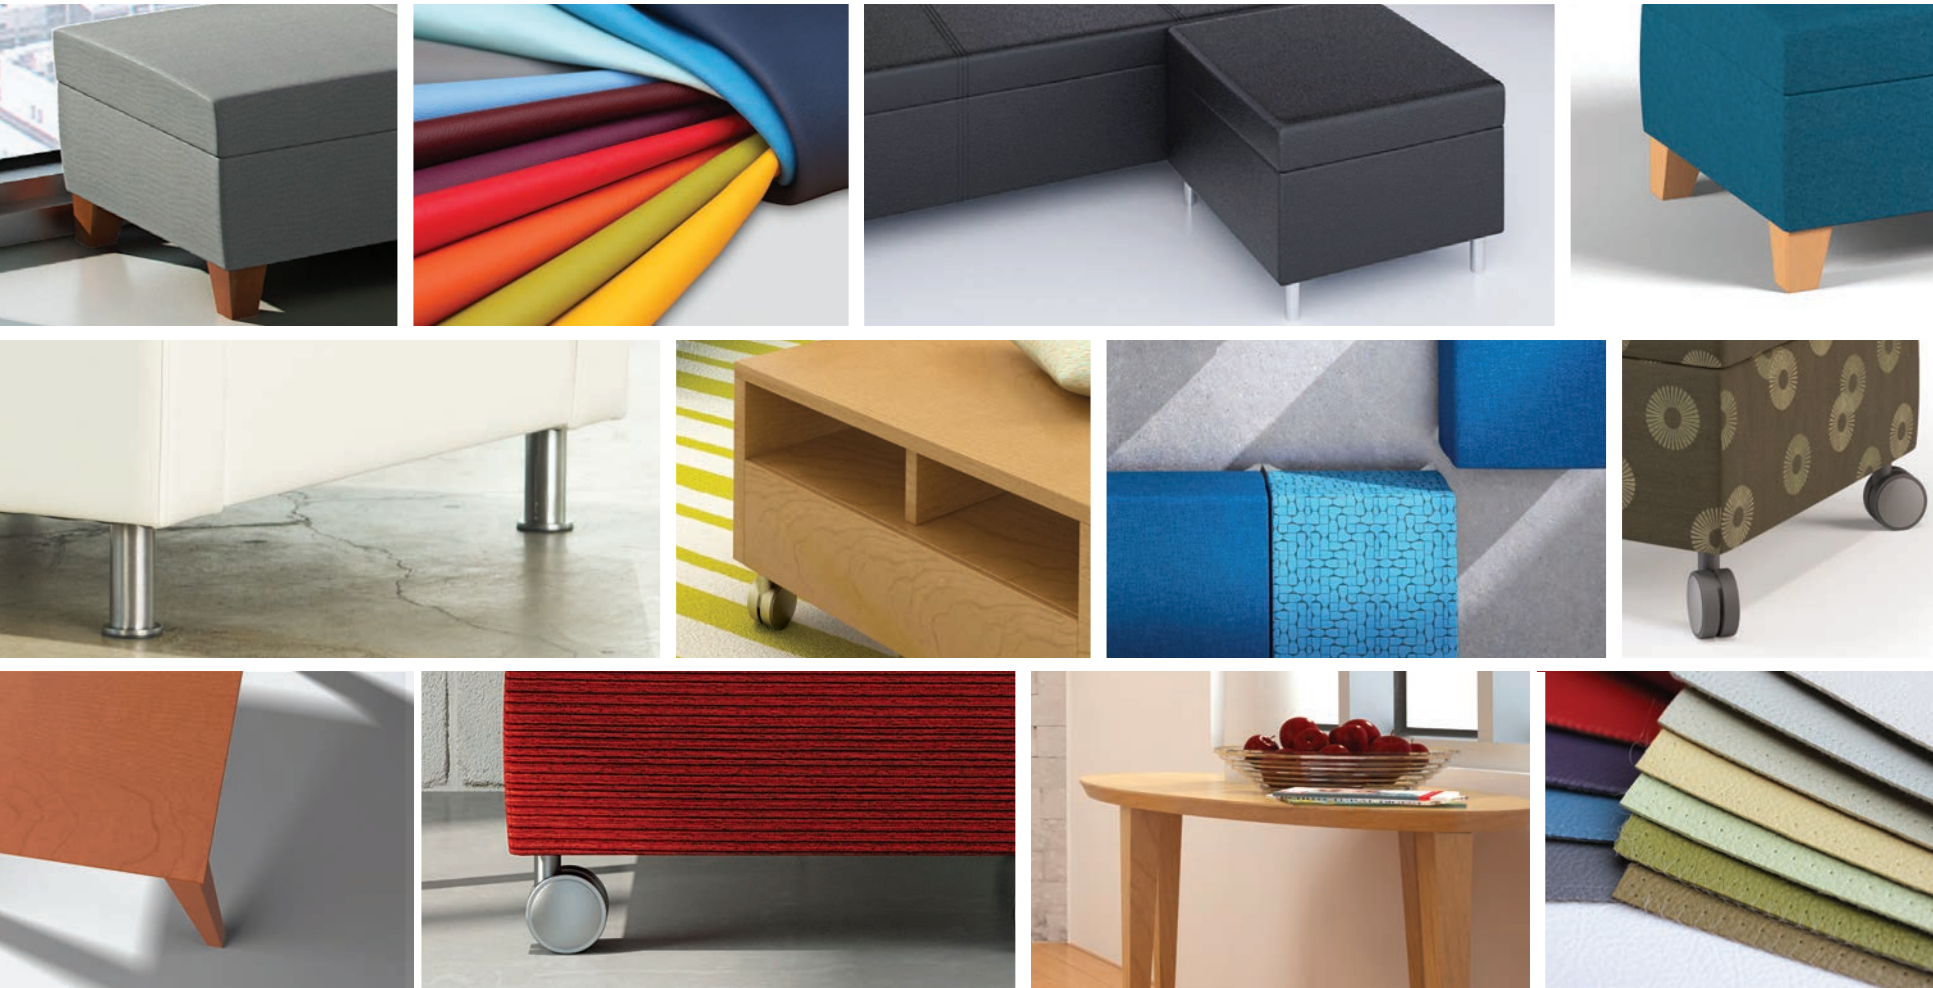


Composium® Benches & Ottoman

Composium - perfect harmony

This robust bench and ottoman collection complement all Composium® lounge seating models. Three bench sizes – plus ottoman – provide strategic accents or a functional and modular seating solution for industrial or formal settings. Just like you imagined.

Higher education

The Composium Ottoman is perfect for socializing or impromptu study sessions in residence halls and public areas.

Design customization

Our revolutionary approach to design allows you to tailor each and every SitOnIt Seating Compositum piece to your exacting needs. Whatever you visualize can be achieved. Start with a bench or ottoman and customize with one of 12 foot styles as well as a plethora of finish and textile options.

Corporate lobby

Populate with benches or punctuate with ottomans. Either way the adaptable collection works well with Compositum Flair, Sharp, Curve and Round models.

Construction

The unique SitOnIt Seating steel rail system creates a robust, durable understructure that withstands even the toughest environments. Each component is locked in place using multiple 5/16th grade 5 hex bolts through the rails. Extra strength monofilament webbing creates excellent resilience, while high density foam provides comfort and rebound in a low-profile cushion.