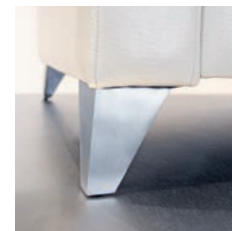

Corporate lobby

Populate with benches or punctuate with ottomans. Either way the adaptable collection works well with Compositum Flair, Sharp, Curve and Round models.

Construction

The unique SitOnIt Seating steel rail system creates a robust, durable understructure that withstands even the toughest environments. Each component is locked in place using multiple 5/16th grade 5 hex bolts through the rails. Extra strength monofilament webbing creates excellent resilience, while high density foam provides comfort and rebound in a low-profile cushion.

Hallways

Place one, two or three-seat benches along entry ways and lobby areas for a comfortable sit between sessions or a quick stop for those on-the-go.

Unmatched pattern matching

SitOnIt Seating is the industry leader in pattern matching. Our PatternMatch™ expertise links patterns to chair components for a unified look across the back, front, seat and valance. Fabric for the right and left arms are cut to be mirror images. With this technology, every chair is a perfect match. And the match can be replicated. Even years later, PatternMatch ensures the replacement perfectly matches the original.

Metal 1.5" Pole Anchor, Silver Powder Coat

Standard Plastic, Black

Wood Tapered Cylinder

Wood Tapered Square

Metal Angular, Brushed Aluminum

Mezzanine Tables

Get in top shape with Mezzanine cube and occasional tables designed to complement Composium seating.