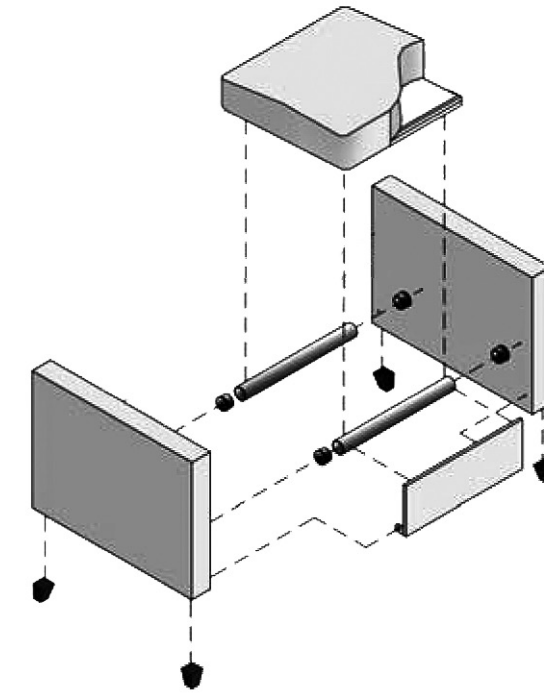

Higher education

The Composium Ottoman is perfect for socializing or impromptu study sessions in residence halls and public areas.

Design customization

Our revolutionary approach to design allows you to tailor each and every SitOnIt Seating Compositum piece to your exacting needs. Whatever you visualize can be achieved. Start with a bench or ottoman and customize with one of 12 foot styles as well as a plethora of finish and textile options.

Corporate lobby

Populate with benches or punctuate with ottomans. Either way the adaptable collection works well with Compositum Flair, Sharp, Curve and Round models.

Construction

The unique SitOnIt Seating steel rail system creates a robust, durable understructure that withstands even the toughest environments. Each component is locked in place using multiple 5/16th grade 5 hex bolts through the rails. Extra strength monofilament webbing creates excellent resilience, while high density foam provides comfort and rebound in a low-profile cushion.

Hallways

Place one, two or three-seat benches along entry ways and lobby areas for a comfortable sit between sessions or a quick stop for those on-the-go.

Unmatched pattern matching

SitOnIt Seating is the industry leader in pattern matching. Our PatternMatch™ expertise links patterns to chair components for a unified look across the back, front, seat and valance. Fabric for the right and left arms are cut to be mirror images. With this technology, every chair is a perfect match. And the match can be replicated. Even years later, PatternMatch ensures the replacement perfectly matches the original.