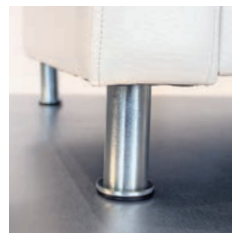

Metal 1.5" Pole, Brushed Steel