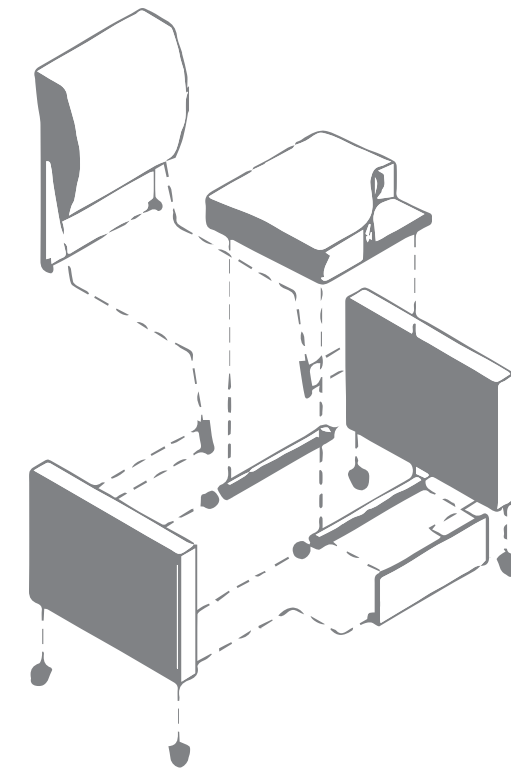

## Construction

The unique IDEON steel rail system creates a robust, durable understructure that withstands even the toughest environments. Each component is locked in place using multiple 5/16th grade 5 hex bolts through the rails. Arms are anchored by a high performance molded joint system providing lasting durability and stability. Extra strength monofilament webbing creates excellent resilience, while high density foam provides comfort and rebound in a low-profile cushion.