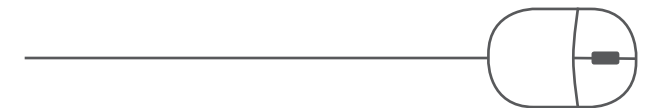

Design Customization

Our revolutionary approach to design allows you to tailor each and every IDEON Ariosso piece to your exacting needs. Whatever you visualize can be achieved. Start with one of our four models and from there, the sky is the limit. Customize your design with a plethora of finish and textile options to create truly unique seating.

Designing your custom IDEON furnishings is as easy as point-and click. Use our simple online design tool to visualize, choose options, view finishes and upholstery, get pricing, and create client presentations.