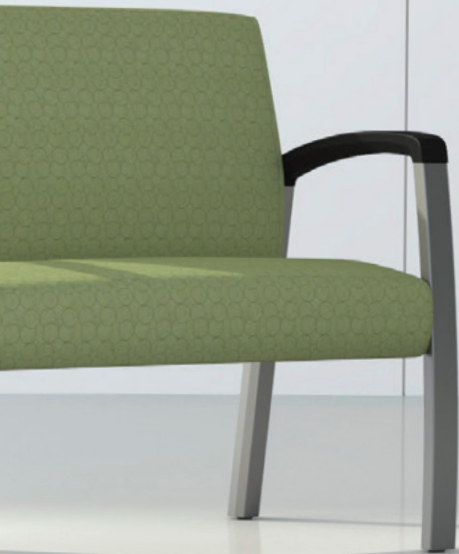

NEW! Taupe metal finish.

Aviera Metal

High traffic. Low stress.

The Aviera collection offers extraordinary flexibility for custom space planning in high traffic areas, with superior durability and easy maintenance.

ideondesign.com/MMQB/avierametal

IDEON and Aviera are trademarks or registered trademarks of Exemplis Corporation.
©2015 Exemplis.

IDEON® soft seating
VISUALIZE. DESIGN. CREATE.

ideondesign.com

- Guest, patient and multi-seating configurations
- Steel seat framework with metal-to-metal connection
- Clean-out space
- Field replaceable parts
- 3 metal frame finishes; also available in wood frame