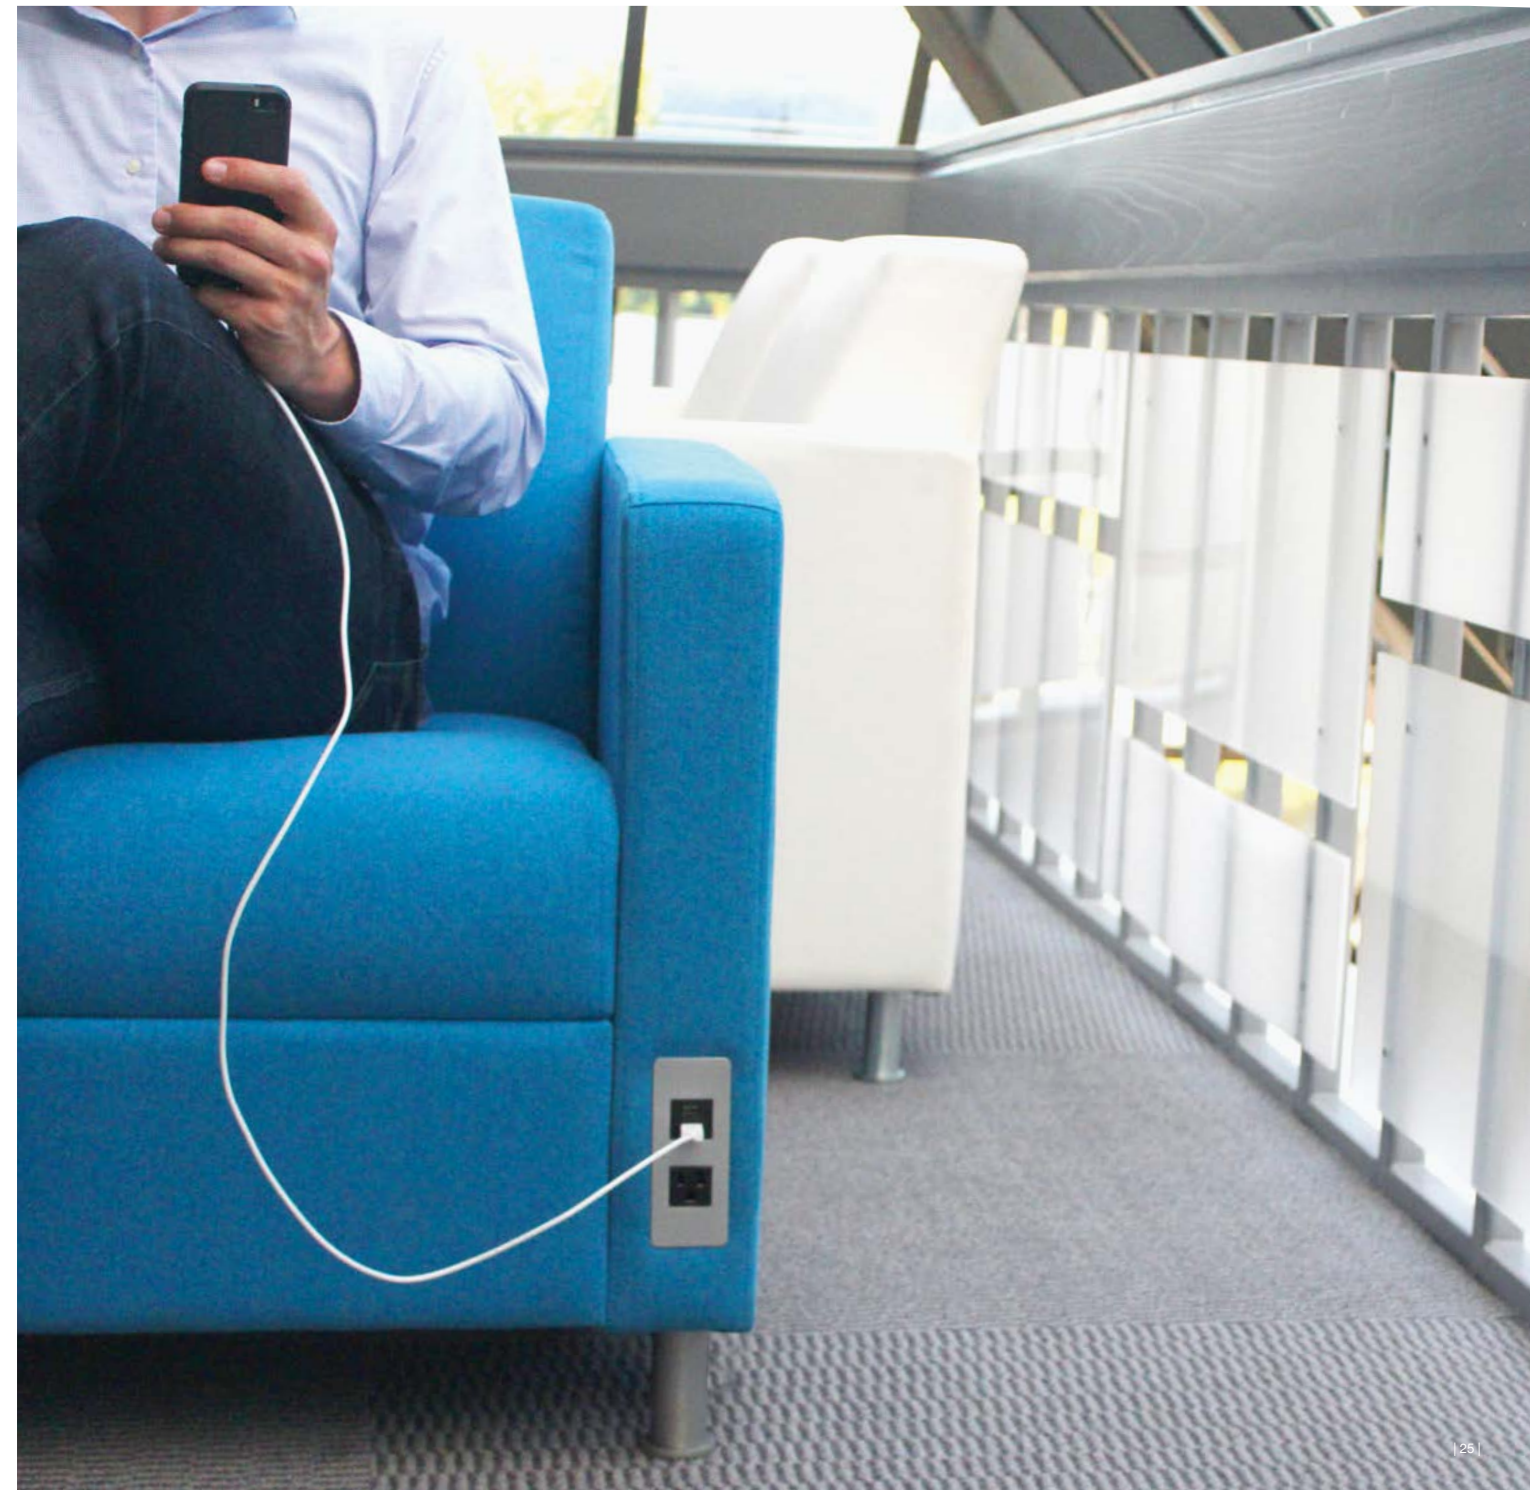

Sharp Club Chair

Sharp Settee

Sharp Sofa

Ottoman

Visit Modular

The Visit Modular collection can be configured for virtually any space—with ganging brackets and handles, it's ideal for off-the-cuff meetings and multi-purpose spaces.