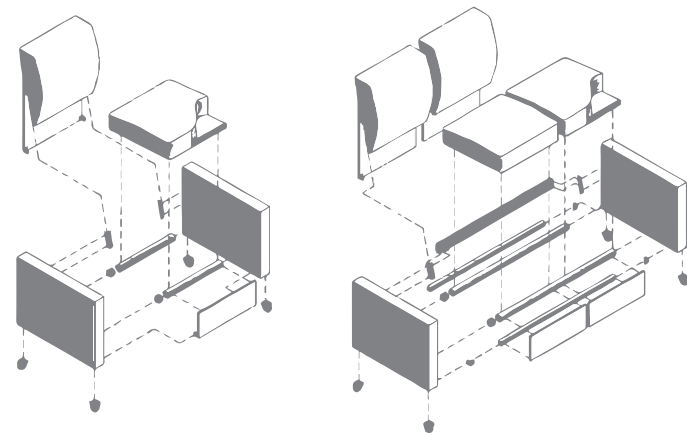

TESTED & APPROVED

We put ourselves through the ringer (so you don't have to). Rest assured that our products have been tested for quality control, strength and durability.

ANSI/BIFMA CERTIFIED

SitOnIt Seating is a member of the Business and Institutional Furniture Manufacturer's Association (BIFMA). Tests developed by BIFMA are approved by the American National Standards Institute (ANSI) to determine the strength and durability of seating. Although testing is not a warranty or guarantee, our products meet or exceed BIFMA and ANSI standards.

HEAVYWEIGHT CHAMPIONS

We use rigorous standards that test for arm and leg strength, overall load and impact. Our Heavy Duty chairs have a 350 lb. weight capacity and bariatric models are rated to 500 lbs. and 1000 lbs. Bariatric models are available in 30" and 42" widths with additional seat foam, steel reinforcement and extra large casters with 25% more weight capacity. SitOnIt Seating club chairs, settees and sofas are rated to 250, 500 and 750 lbs. respectively.

BUILT TO LAST

The unique SitOnIt Seating steel rail system* creates a robust, durable understructure that withstands even the toughest environments. The arms are anchored by a high performance molded joint system that provides long-lasting stability. The modular assembly of rails and components makes field replacement of our components simple, ultimately extending the life of the product.

*Not applicable for the Visit Modular collection.

SUSTAINABLE DESIGN

We make it easy to go green. Design an eco-friendly room from the ground up or upgrade an existing space to meet the latest environmental standards.